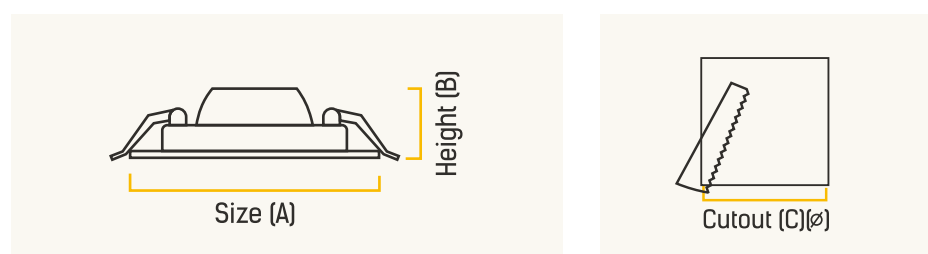

DIMENSIONS

WATTAGE (W)	SIZE (A)	HEIGHT (B)	CUTOUT (C)(Ø)
06	116 mm	116 mm	100 mm
10	145 mm	145 mm	130 mm
15	166 mm	166 mm	150 mm

* Lumen for 6500K