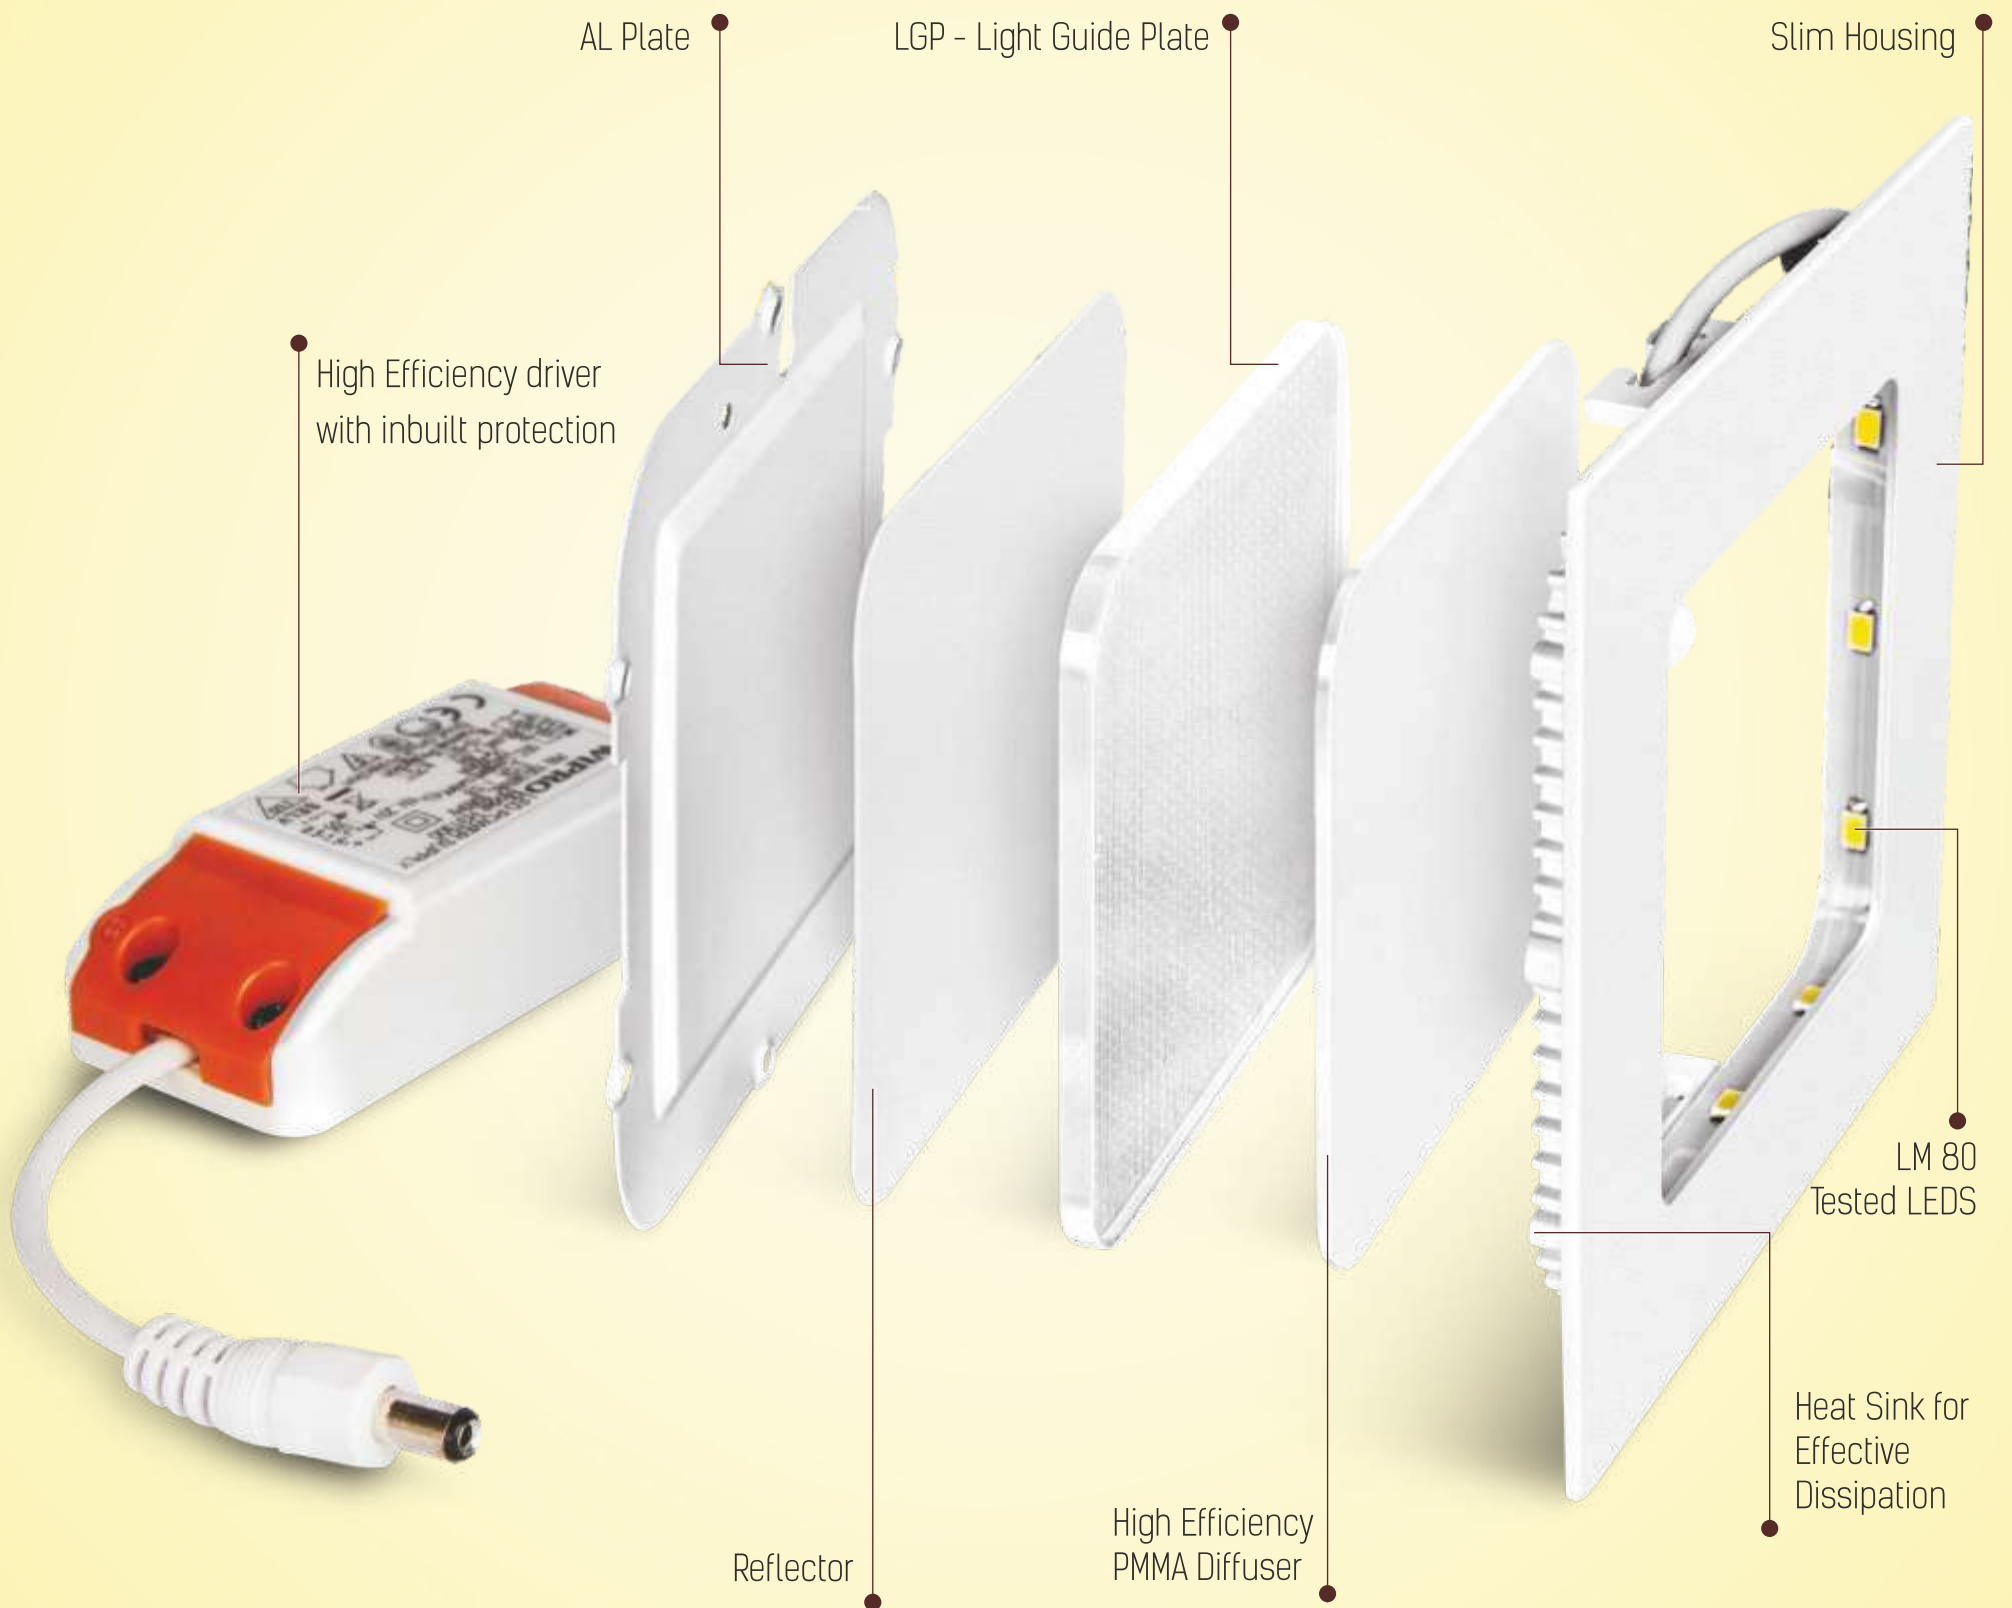

DIMENSIONS

WATTAGE (W)	DIAMETER (A)	HEIGHT (B)	CUTOUT (C)(ø)
7	96 X 96	27	82 mm
8	129 X 129	27	110 mm
12 (DJ2)	129 X 129	27	110 mm
12 (DJ4)	145 X 145	27	125 mm
15	184 X 184	28	153 mm

APPLICATIONS

LM 80 tested
LED Technology

Designed for
Indian Condition

Antiglare design,
safe for eyes

Efficient heat
management

GARNET SQUARE PANEL LIGHT

- ▷ Flicker free design for better visual comfort
- ▷ Good heat dissipation with aluminium body
- ▷ LGP technology for even distribution of light
- ▷ LM80 tested LED technology ensures longer life
- ▷ High voltage protection upto 380VAC
- ▷ Surge protection upto 3.5kV
- ▷ Suitable for commercial & industrial application