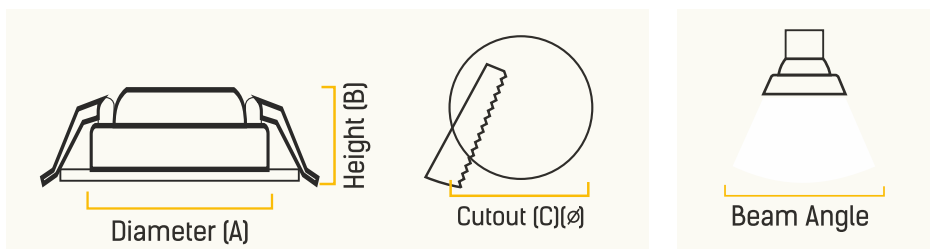

GARNET RADIANCE COB

- ▷ Trimless design that seamlessly merge with the ceiling
- ▷ Sharp Beam angle with reflector optics
- ▷ Aluminum PDC heat sink for good heat dissipation
- ▷ Wide voltage range of 150-300VAC
- ▷ High voltage protection upto 380V
- ▷ Surge protection upto 2.5kV

DIMENSIONS

WATTAGE (W)	DIAMETER (A)	HEIGHT (B)	CUTOUT (C)(∅)	BEAM (°)
7	67 mm	62 mm	60 mm	24°
12	85 mm	71 mm	75 mm	24°
18	105 mm	96 mm	95 mm	24°

APPLICATIONS

MODERN HOMES

SHOWROOMS

HOSPITALITY

RETAIL

GARNET ELEGANCE COB

- Trimless design that seamlessly merges with the ceiling
- Sharp Beam angle with reflector optics
- Aluminum PDC heat sink for good heat dissipation
- Wide voltage range of 150–300VAC
- High voltage protection up to 380V
- Surge protection up to 2.5kV