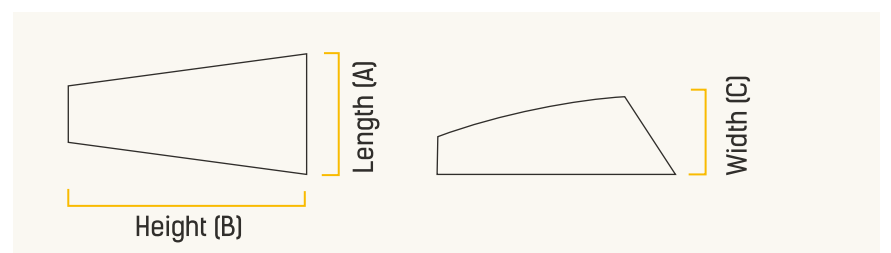

DIMENSIONS