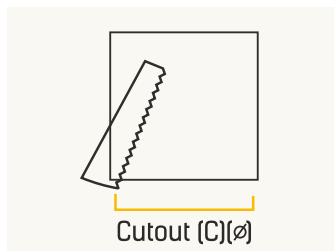

DIMENSIONS

WATTAGE (W)	SIZE (A)	HEIGHT (B)	CUTOUT (C)(ø)
6	120*120 mm	22 mm	100*100mm
10	145*145 mm	22 mm	125*125 mm
15	168*168 mm	22 mm	150*150 mm

APPLICATIONS

BED ROOM

LIVING ROOM

KITCHEN

Alpha Panel Square