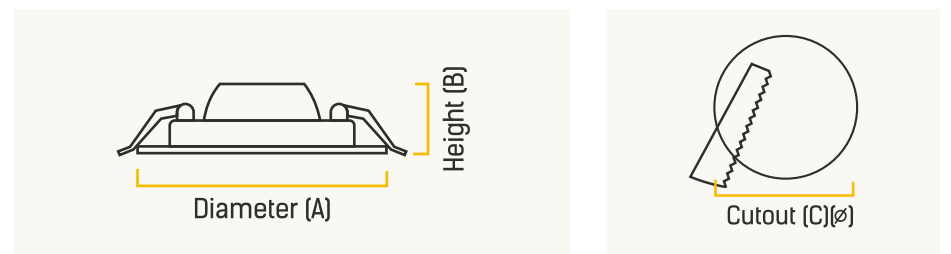

DIMENSIONS

WATTAGE (W)	DIAMETER (A)	HEIGHT (B)	CUTOUT (C)
6	120 mm	22 mm	100 mm
10	145 mm	22 mm	125 mm
15	168 mm	22 mm	150 mm