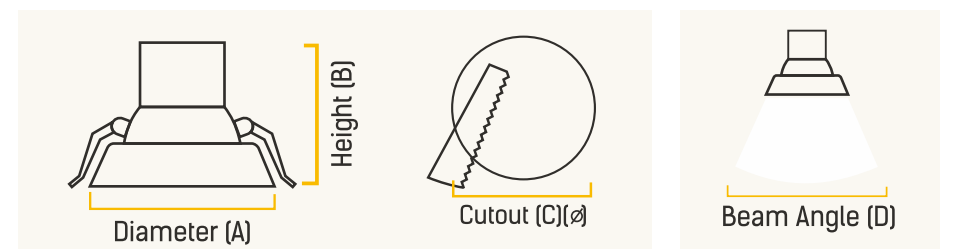

WATTAGE (W)	DIAMETER(A)	HEIGHT (B)	CUTOUT (C)(∅)	BEAM (°)
9	75 mm	64 mm	65 mm	40°
15	85 mm	76 mm	75 mm	38°

APPLICATIONS

MODERN HOMES

SHOWROOMS

HOSPITALITY

RETAIL

GARNET COMPACT COB GOLD

- Ultra compact design with rose gold reflector
- Aluminium heat sink for better heat dissipation
- Deep reflector optics to provide glare free light
- Very sharp & intense light beam to highlight wall & objects
- LM 80 tested LED technology ensures long life
- Driver with high voltage protection upto 380VAC
- Surge protection upto 2.5 KV

Warm White

Neutral White

CAT NO	WATTAGE(W)	CCT(K)	LUMENS(lm)	VOLTAGE RANGE(VAC)
DC50540	5	4000	390	220-240
DC50527	5	2700	380	220-240
DC51240	12	4000	850	220-240
DC51227	12	2700	820	220-240

DIMENSIONS

WATTAGE (W)	DIAMETER(A)	HEIGHT (B)	CUTOUT (C)(∅)	BEAM (°)
5	46 mm	59 mm	40 mm	45°
12	60 mm	82 mm	55 mm	15°