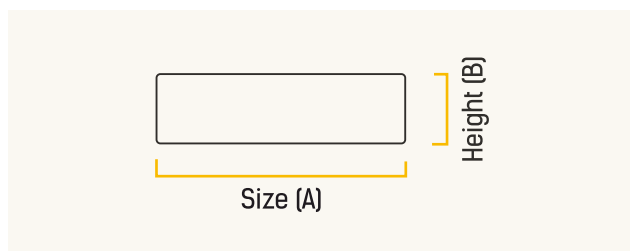

DIMENSIONS

WATTAGE (W)	SIZE (A)	HEIGHT (B)
6	100x100 mm	23 mm
12	150x150 mm	23 mm
18	200x200 mm	23 mm

APPLICATIONS

GARNET RIMLESS SURFACE PANEL

- ↳ Elegant and rimless designed panel
- ↳ LM80 tested LED technology ensures long life
- ↳ Driver with high voltage protection upto 440V
- ↳ Surge protection upto 3KV
- ↳ High brightness with efficacy upto 100Lm/w