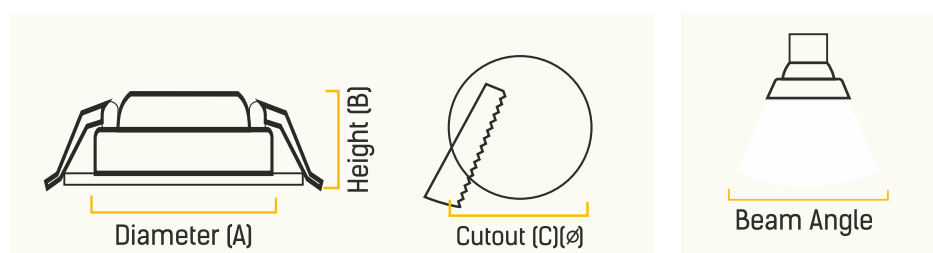

DIMENSIONS

WATTAGE (W)	DIAMETER (A)	HEIGHT (B)	CUTOUT (C)(∅)	BEAM (°)
7	67 mm	62 mm	60 mm	24°
12	85 mm	71 mm	75 mm	24°
18	105 mm	96 mm	95 mm	24°

APPLICATIONS

MODERN HOMES

SHOWROOMS

HOSPITALITY

RETAIL

GARNET ELEGANCE COB

- Trimless design that seamlessly merges with the ceiling
- Sharp Beam angle with reflector optics
- Aluminum PDC heat sink for good heat dissipation
- Wide voltage range of 150–300VAC
- High voltage protection up to 380V
- Surge protection up to 2.5kV

DIMENSIONS

WATTAGE (W)	DIAMETER (A)	HEIGHT (B)	CUTOUT (C)(∅)	BEAM (°)
7	70 mm	50 mm	65 mm	24°
12	85 mm	65 mm	80 mm	24°

APPLICATIONS

MODERN HOMES

SHOWROOMS

HOSPITALITY

RETAIL

GARNET SPECTRA COB