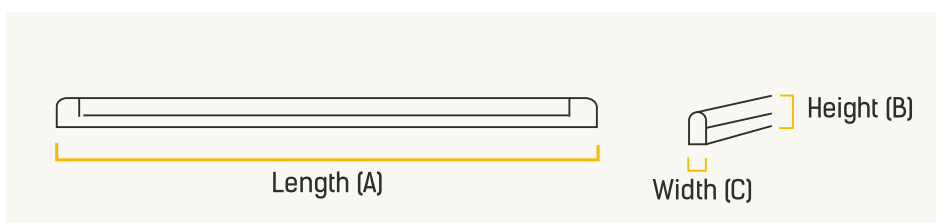

DIMENSIONS

WATTAGE (W)	LENGTH (A)	HEIGHT (B)	WIDTH (C)
20	1136 mm	38 mm	23 mm
36	1180 mm	38 mm	27 mm

APPLICATIONS

OFFICE

SCHOOL

INDUSTRY

RETAIL

GARNET PLUS COLOR CHANGING BATTEN