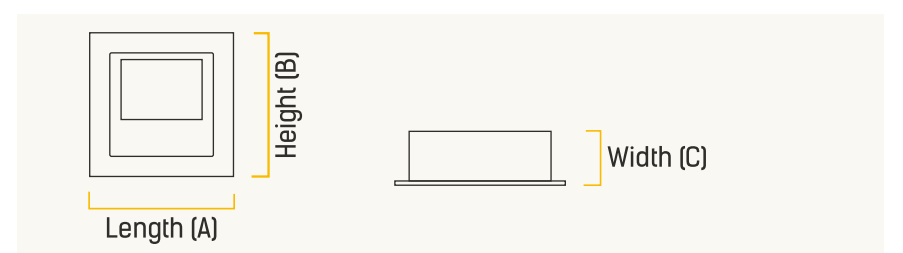

DIMENSIONS