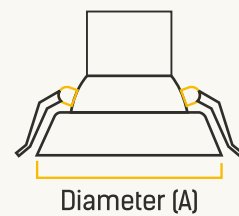

DIMENSIONS

WATTAGE (W)	DIAMETER(A)	HEIGHT (B)	CUTOUT (C)(ø)	BEAM (°)
3	66 mm	30 mm	55 mm	38°
6	81 mm	40 mm	65 mm	38°
9	90 mm	50 mm	75 mm	38°
12	98 mm	55 mm	85 mm	38°
16	110 mm	65 mm	90 mm	38°
24	145 mm	84 mm	135 mm	38°
30	165 mm	90 mm	145 mm	38°

DIMENSIONS

WATTAGE (W)	DIAMETER (A)	HEIGHT (B)	CUTOUT (C)(∅)	BEAM (°)
3	72 mm	20 mm	62 mm	38°
6	82 mm	20 mm	72 mm	38°
9	87 mm	20 mm	77 mm	38°

APPLICATIONS

BED ROOM

LIVING ROOM

KITCHEN

GARNET WAVE SPOTLIGHT

- Adjustable Design to focus light on desired area
- LM 80 tested LED Technology for better life
- Sharp light beam angle gives brighter light
- High Voltage protection upto 440VAC
- Surge protection upto 4KV