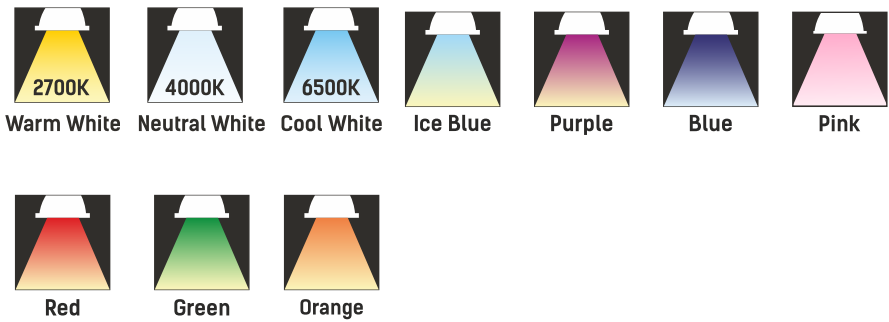

GARNET

IP65 RATED STRIP LIGHT

- Flexible & Customizable design as per requirement
- LM80 tested LED technology for long life
- Inbuilt 220V LED driver with 3KV surge protection
- Good quality PCB for efficient flow of current
- IP65 protection for outdoor application

CAT NO	WATTAGE /m	LED/m	CCT (K)	LENGTH (M)	Voltage
DF52865	6.5	120	6500	50	220-240
DF52827	6.5	120	2700	50	220-240
DF52880	6.5	120	Blue	50	220-240
DF52890	6.5	120	Red	50	220-240
DF52895	6.5	120	Green	50	220-240
DF52885	6.5	120	Pink	50	220-240
DL12827	6	60	2700	50	220-240
DL12840	6	60	4000	50	220-240
DL12865	6	60	6500	50	220-240
DL12881	6	60	Ice Blue	50	220-240
DL12886	6	60	Purple	50	220-240
DL12880	6	60	Blue	50	220-240
DL12885	6	60	Pink	50	220-240
DL12890	6	60	Red	50	220-240
DL12895	6	60	Green	50	220-240
DL12891	6	60	Orange	50	220-240