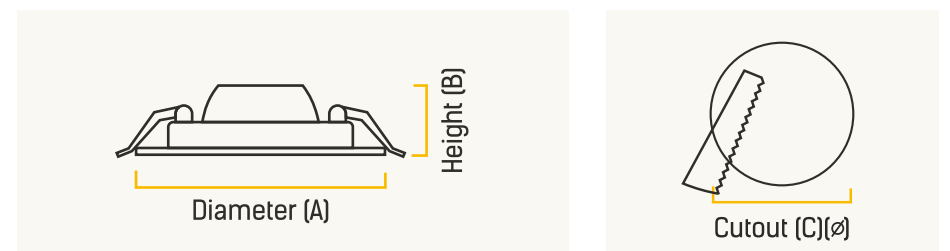

DIMENSIONS

WATTAGE (W)	DIAMETER (A)	HEIGHT (B)	CUTOUT (C)(∅)
6	120 mm	22 mm	100 mm
10	145 mm	22 mm	125 mm
15	168 mm	22 mm	150 mm

APPLICATIONS