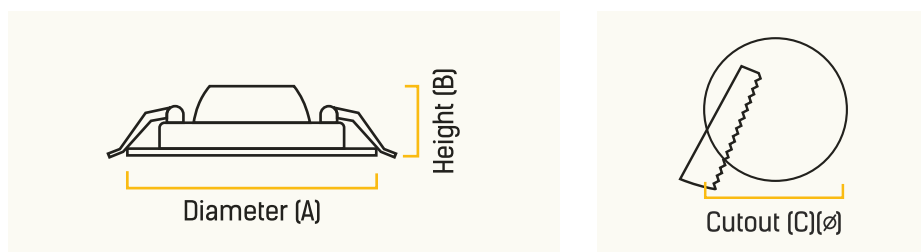

DIMENSIONS

WATTAGE (W)	DIAMETER (A)	HEIGHT (B)	CUTOUT (C)(ø)
7	96 X 96	27	82 mm
8	129 X 129	27	110 mm
12 (DJ2)	129 X 129	27	110 mm
12 (DJ4)	145 X 145	27	125 mm
15	184 X 184	28	153 mm

APPLICATIONS

LM 80 tested
LED Technology