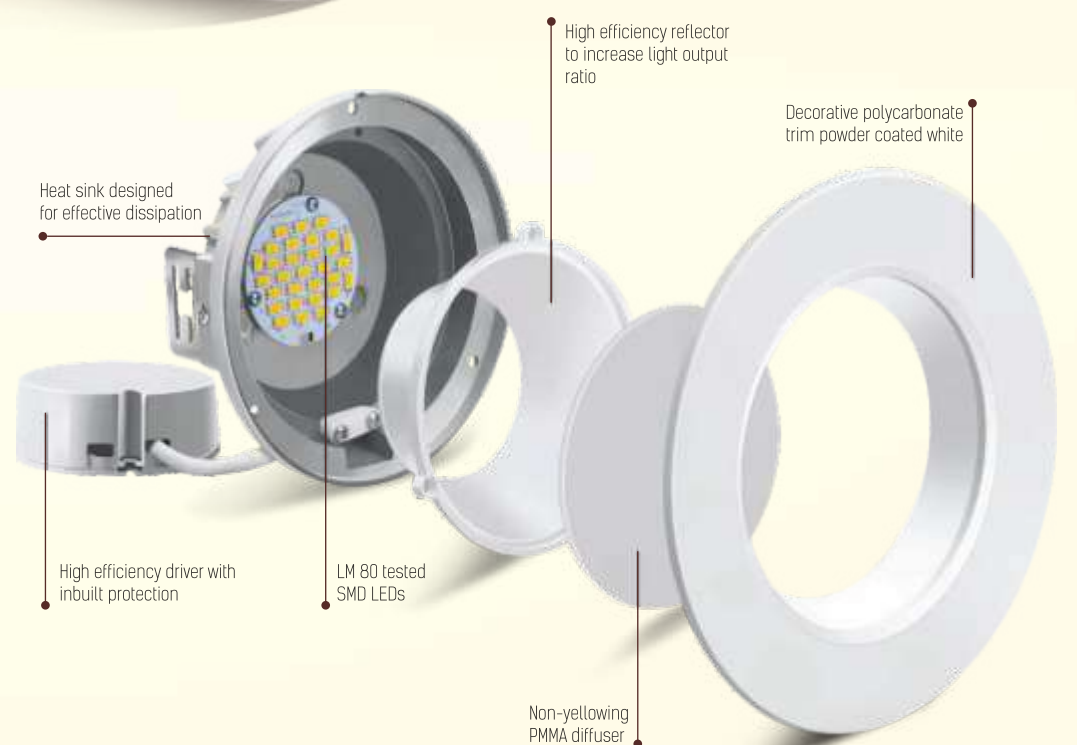

APPLICATIONS

MODERN HOMES

SHOWROOMS

HOSPITALITY

RETAIL

GARNET DOWNLIGHTS

An exquisite range of LED downlighters, with the best light output in the industry. It is simple to install due to its integrated design and comes with IP44 protection (resistant to dust and water splashes).