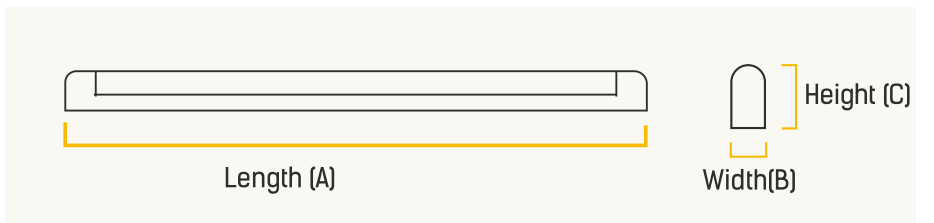

DIMENSIONS

WATTAGE (W)	LENGTH (A)	WIDTH (B)	HEIGHT (C)
5	266 mm	25mm	40 mm
10	536 mm	25 mm	40 mm
20	1136 mm	27 mm	40 mm
22	1136 mm	27 mm	40 mm
26	1136mm	27 mm	40 mm
52	1100mm	53 mm	38 mm

APPLICATIONS

BED ROOM