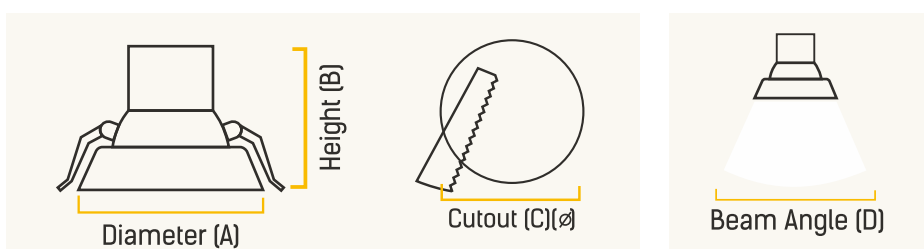

WATTAGE (W)	DIAMETER (A)	HEIGHT (B)	CUTOUT (C)(∅)	BEAM (°)
7	67 mm	62 mm	60 mm	36°
12	85 mm	71 mm	75 mm	36°

APPLICATIONS

MODERN HOMES

SHOWROOMS

HOSPITALITY

RETAIL

Alpha

TRIMLESS BLACK COB

- ▷ Trimless design that seamlessly merge with the ceiling
- ▷ High voltage protection upto 380V
- ▷ Sharp Beam angle with reflector optics
- ▷ Wide voltage range of 220-240VAC
- ▷ Aluminum PDC heat sink for good heat dissipation
- ▷ Surge protection upto 2.5kV

WATTAGE (W)	DIAMETER (A)	HEIGHT (B)	CUTOUT (C)(∅)	BEAM (°)
7	67 mm	62 mm	60 mm	36°
12	85 mm	71 mm	75 mm	36°

APPLICATIONS

MODERN HOMES

SHOWROOMS

HOSPITALITY

RETAIL

GARNET TRIMLESS COB

- ▷ Trimless & compact design seamlessly merges with the ceiling
- ▷ Antiglare optics with deep reflector design
- ▷ Aluminium heat sink for better heat dissipation
- ▷ Sharp light cone effect on wall for wall washer application
- ▷ LM 80 tested LED technology ensures long life
- ▷ Driver with high voltage protection upto 380VAC.
- ▷ Surge protection upto 2.5 KV