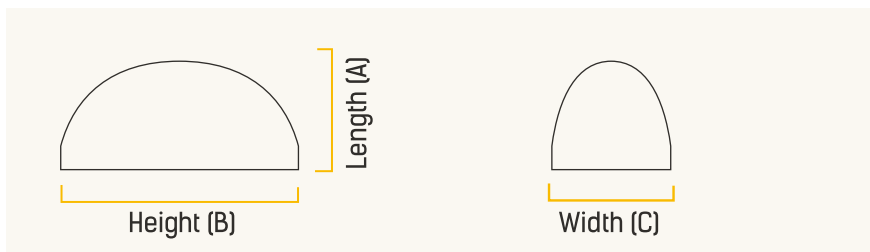

DIMENSIONS

WATTAGE (W)	LENGTH (A)	HEIGHT (B)	WIDTH (C)
2x3W	100 mm	161 mm	78 mm