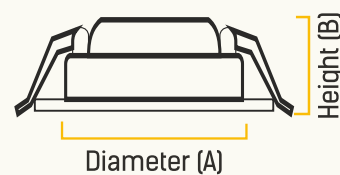

DIMENSIONS

WATTAGE (W)	DIAMETER (A)	HEIGHT (B)
12	120	27
18	155	27

APPLICATIONS

MODERN HOMES

SHOWROOMS

HOSPITALITY

RETAIL