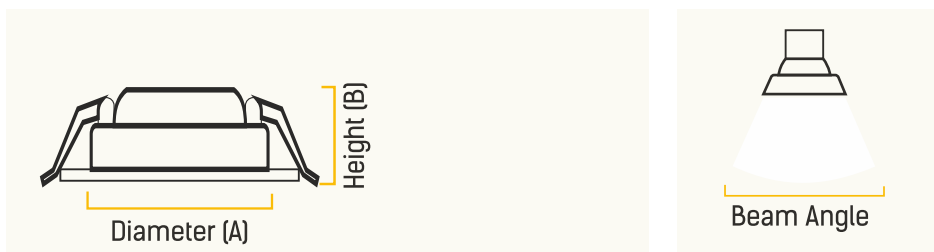

DIMENSIONS

WATTAGE (W)	DIAMETER (A)	HEIGHT (B)	CUTOUT (C)(∅)	BEAM (°)
7	70 mm	50 mm	65 mm	24°
12	85 mm	65 mm	80 mm	24°

APPLICATIONS

MODERN HOMES

SHOWROOMS

HOSPITALITY

RETAIL

GARNET SPECTRA COB

- Adjustable Design with 360° Horizontal & 90° Vertical Rotation
- Premium design with stylish look in Aluminum housing
- Antiglare Design with Deep Reflector Optics
- Wide Input Voltage Range 150–300VAC
- High voltage protection upto 400V
- Surge protection upto 2.5kV

Warm White

Neutral White

Cool White

CAT NO	WATTAGE(W)	CCT(K)	LUMENS(lm)	VOLTAGE RANGE(VAC)
DC021265	12	6000	840	220–240
DC021240	12	4000	830	220–240
DC021227	12	2700	820	220–240

DIMENSIONS

WATTAGE (W)	DIAMETER (A)	HEIGHT (B)	BEAM (°)
12	73 mm	100 mm	24°