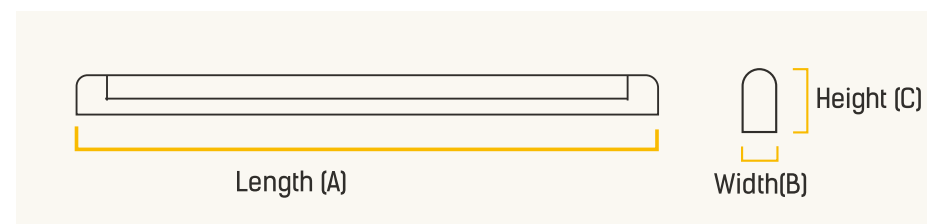

DIMENSIONS

WATTAGE (W)	LENGTH (A)	WIDTH (B)	HEIGHT (C)
20	1163 mm	20 mm	33 mm

APPLICATIONS

BED ROOM

LIVING ROOM

KITCHEN

OFFICE

PARKING