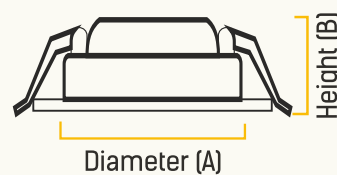

DIMENSIONS

WATTAGE (W)	DIAMETER (A)	HEIGHT (B)	CUTOUT (C)(∅)	BEAM (°)
7	70 mm	50 mm	65 mm	24°
12	85 mm	65 mm	80 mm	24°

APPLICATIONS

MODERN HOMES

SHOWROOMS

HOSPITALITY

RETAIL

GARNET SPECTRA COB

DIMENSIONS

WATTAGE (W)	DIAMETER (A)	HEIGHT (B)	BEAM (°)
7	58 mm	80 mm	36°
12	78 mm	100 mm	24°
20	78 mm	130 mm	24°

APPLICATIONS

MODERN HOMES

SHOWROOMS

HOSPITALITY

RETAIL

GARNET PENDANT COB