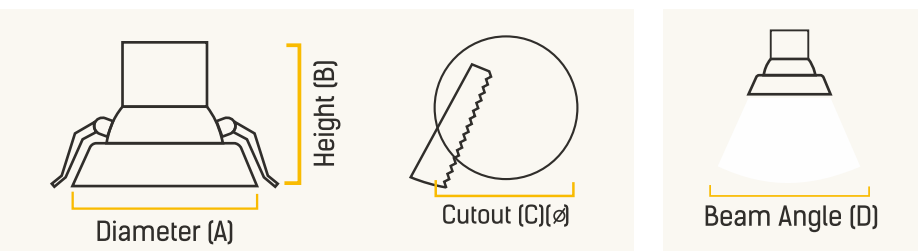

DIMENSIONS

WATTAGE (W)	DIAMETER(A)	SIZE (B)	CUTOUT (C)(∅)	BEAM (°)
6	50 mm	53 mm	45	60°
9	71 mm	65 mm	65	36°
15	78 mm	82 mm	75	36°

APPLICATIONS

MODERN HOMES

SHOWROOMS

HOSPITALITY

RETAIL

GARNET LINEAR COB