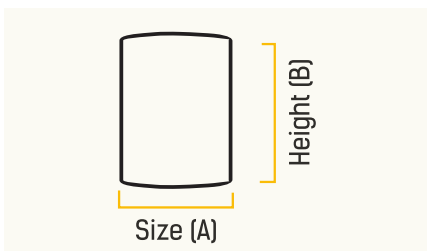

DIMENSIONS

WATTAGE (W)	DIAMETER (A)	HEIGHT (B)	CUTOUT (C)(∅)	BEAM (°)
7	70 mm	50 mm	65 mm	24°
12	85 mm	65 mm	80 mm	24°

APPLICATIONS

MODERN HOMES

SHOWROOMS

HOSPITALITY

RETAIL

GARNET SPECTRA COB

DIMENSIONS

WATTAGE (W)	DIAMETER (A)	HEIGHT (B)	BEAM (°)
7	58 mm	80 mm	36°
12	78 mm	100 mm	24°
20	78 mm	130 mm	24°

APPLICATIONS

MODERN HOMES

SHOWROOMS

HOSPITALITY

RETAIL

GARNET PENDANT COB

Warm White

Neutral White

CAT NO	WATTAGE(W)	CCT(K)	LUMENS(lm)	VOLTAGE RANGE(VAC)
DH71240	12	4000	960	220-240
DH71227	12	2700	930	220-240

DIMENSIONS

WATTAGE (W)	SIZE (A)	HEIGHT (B)	BEAM (°)
12	73 mm	145 mm	36°