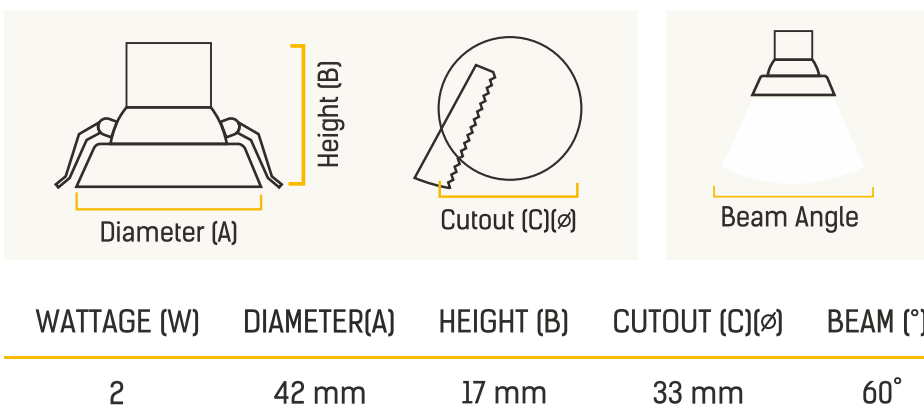

DIMENSIONS