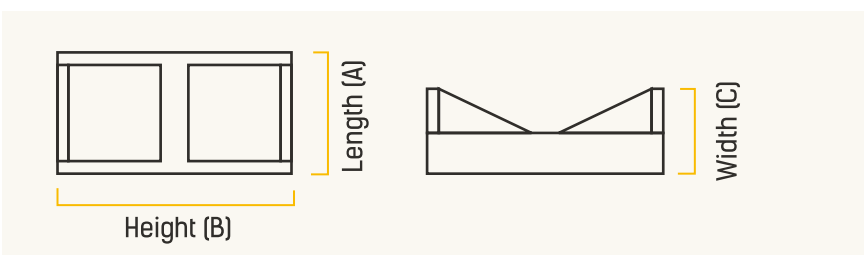

DIMENSIONS

WATTAGE (W)	LENGTH (A)	HEIGHT (B)	WIDTH (C)
2x6W	81 mm	142 mm	66 mm