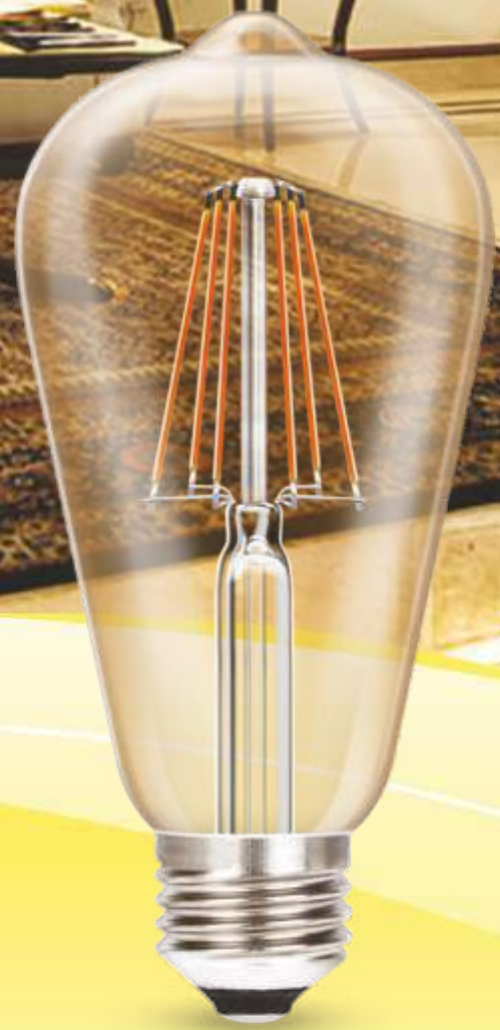

GARNET BULBS

Enhance your interiors with our everyday lighting solution designed to lower your energy bills.

ECO FRIENDLY

Zero mercury content makes the disposal easy