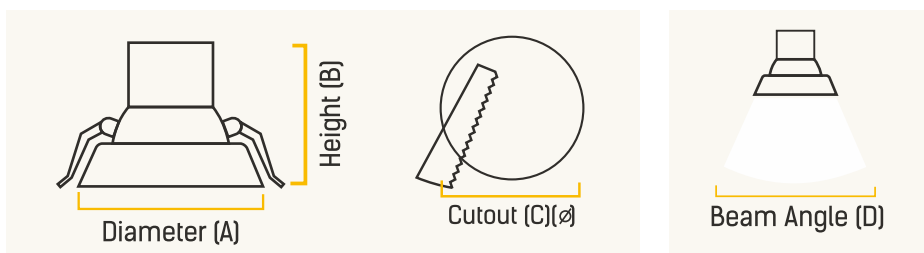

WATTAGE (W)	DIAMETER (A)	HEIGHT (B)	BEAM (°)
20	65 mm	141 mm	36°
30	76 mm	156 mm	36°

APPLICATIONS

MODERN HOMES

SHOWROOMS

HOSPITALITY

RETAIL

Alpha TRIMLESS COB

- ▷ Trimless design that seamlessly merge with the ceiling
- ▷ High voltage protection upto 380V
- ▷ Sharp Beam angle with reflector optics
- ▷ Wide voltage range of 220-240VAC
- ▷ Aluminum PDC heat sink for good heat dissipation
- ▷ Surge protection upto 2.5kV

DIMENSIONS

WATTAGE (W)	DIAMETER (A)	HEIGHT (B)	CUTOUT (C)(∅)	BEAM (°)
7	67 mm	62 mm	55 mm	36°
12	85 mm	71 mm	55 mm	36°

APPLICATIONS

Alpha TRIMLESS GOLD COB

- ↳ Trimless design that seamlessly merge with the ceiling
- ↳ High voltage protection upto 380V
- ↳ Sharp Beam angle with reflector optics
- ↳ Wide voltage range of 220-240VAC
- ↳ Aluminum PDC heat sink for good heat dissipation
- ↳ Surge protection upto 2.5kV