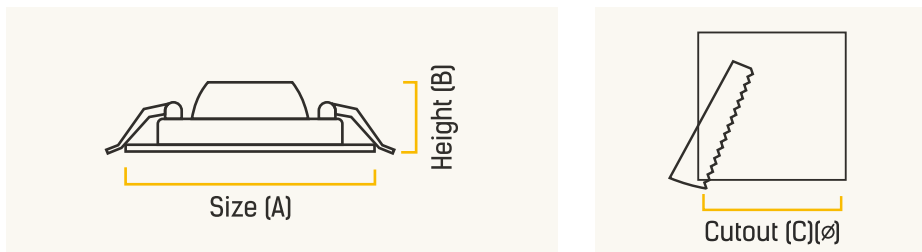

DIMENSIONS

WATTAGE (W)	SIZE (A)	HEIGHT (B)	CUTOUT (C)(∅)
6	116X116 mm	32 mm	100X100 mm
10	145X145 mm	32 mm	130X130 mm
15	166X166 mm	32 mm	150X150 mm
20	220X220 mm	32 mm	205X205 mm

APPLICATIONS

BED ROOM

LIVING ROOM