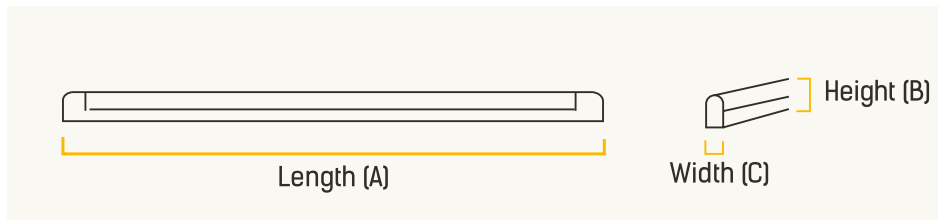

GARNET TUBE LIGHT

- ▸ Wide light distribution with 300° beam angle
- ▸ Robust design with effective heat dissipation
- ▸ LM 80 tested SMD LED technology
- ▸ HV protection upto 440V
- ▸ Surge protection upto 4kV

CAT NO	WATTAGE(W)	CCT(K)	LUMENS(lm)	BASE CAP	CONNECTION
D642065	20	6500	2000	G13	Single End

DIMENSIONS

WATTAGE (W)	LENGTH (A)	HEIGHT (B)	WIDTH (C)
20	1200 mm	44 mm	29 mm