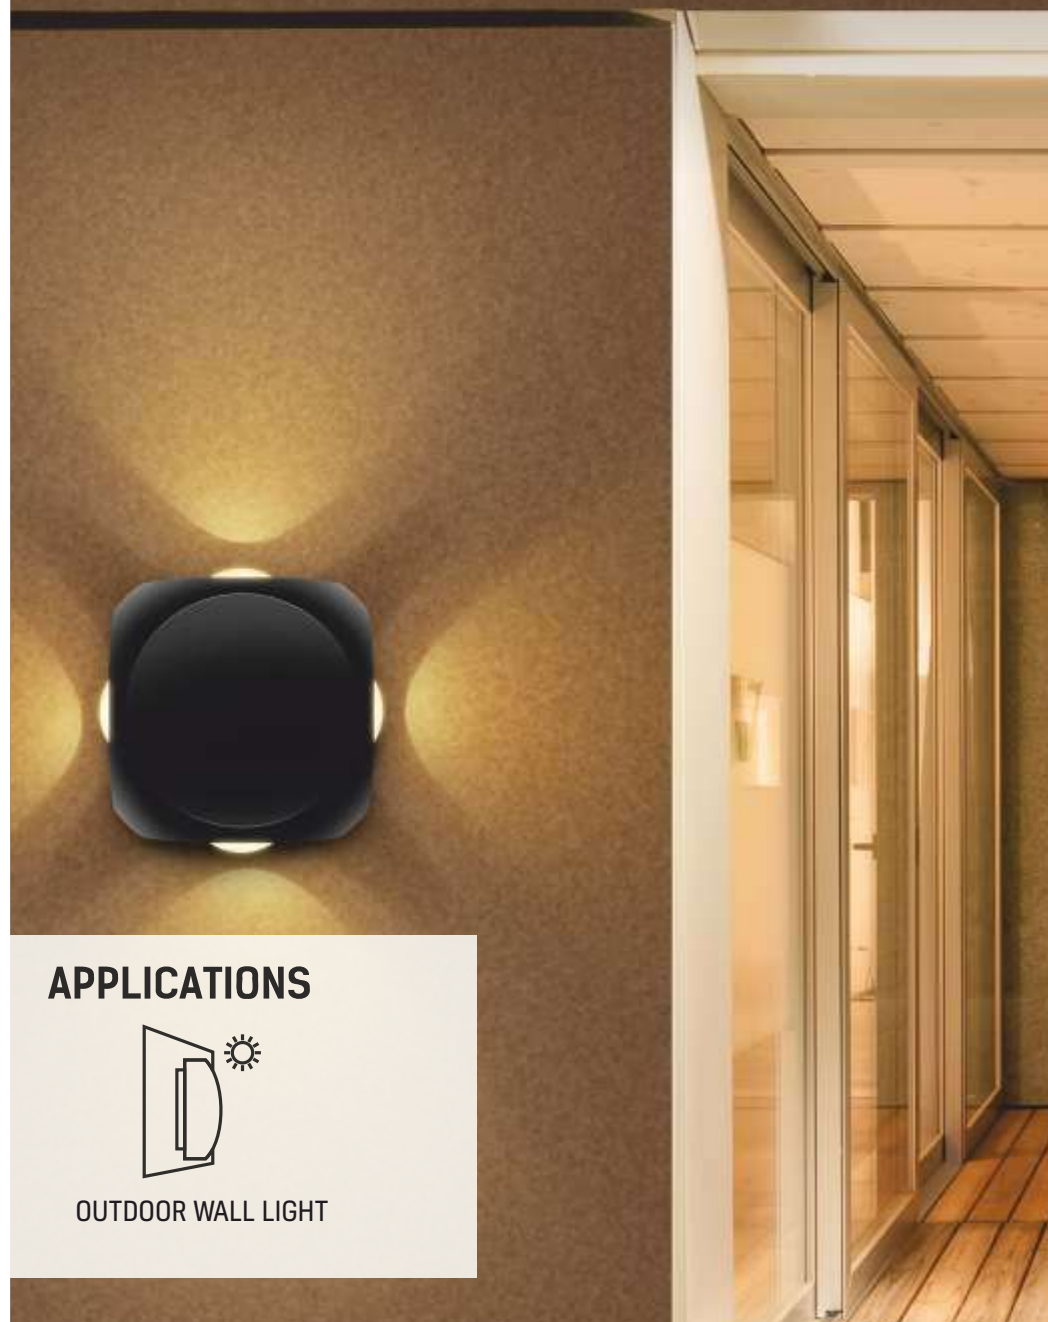

APPLICATIONS

OUTDOOR WALL LIGHT