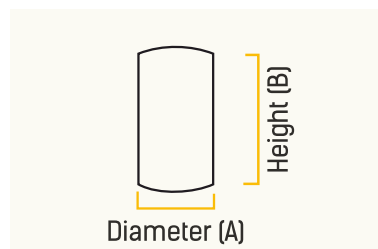

*After lights are connected to Internet via sigmesh gateway

CAT NO	WATTAGE(W)	CCT(K)	VOLTAGE RANGE(VAC)
DS50610	06	2700-6500	220-240
DS51010	10	2700-6500	220-240
DS51510	15	2700-6500	220-240

DIMENSIONS

WATTAGE(W)	DIAMETER (A)	HEIGHT(B)	CUTOUT ©(∅)	BEAM ANGLE(°)
06	64 mm	61 mm	56 mm	24°
10	85 mm	77 mm	75 mm	24°
15	85 mm	77 mm	75 mm	24°

DIMENSIONS

WATTAGE (W)	DIAMETER (A)	HEIGHT (B)	CUTOUT (C)(∅)	BEAM (°)
7	70 mm	50 mm	65 mm	24°
12	85 mm	65 mm	80 mm	24°

APPLICATIONS

MODERN HOMES

SHOWROOMS

HOSPITALITY

RETAIL

GARNET SPECTRA COB

DIMENSIONS

WATTAGE (W)	DIAMETER (A)	HEIGHT (B)	BEAM (°)
7	58 mm	80 mm	36°
12	78 mm	100 mm	24°
20	78 mm	130 mm	24°

APPLICATIONS

MODERN HOMES

SHOWROOMS

HOSPITALITY

RETAIL

GARNET PENDANT COB

WATTAGE (W)	DIAMETER (A)	HEIGHT (B)	BEAM (°)
20	65 mm	141 mm	36°
30	76 mm	156 mm	36°

APPLICATIONS

MODERN HOMES

SHOWROOMS

HOSPITALITY

RETAIL

Alpha TRIMLESS COB

- ▷ Trimless design that seamlessly merge with the ceiling
- ▷ High voltage protection upto 380V
- ▷ Sharp Beam angle with reflector optics
- ▷ Wide voltage range of 220-240VAC
- ▷ Aluminum PDC heat sink for good heat dissipation
- ▷ Surge protection upto 2.5kV