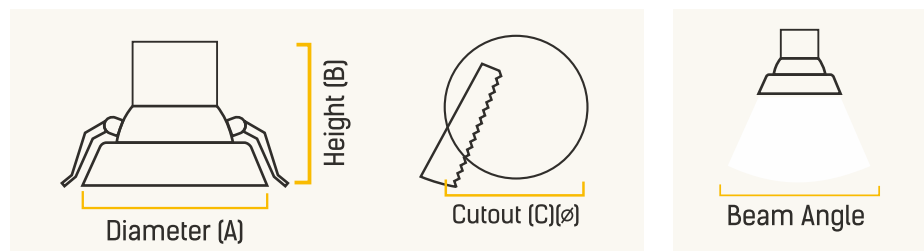

WATTAGE (W)	SIZE (A)	SIZE (B)	SIZE (C)	CUTOUT
10	147 mm	44 mm	31 mm	141 x 36 mm
20	280 mm	44 mm	31 mm	274 x 36 mm

APPLICATIONS

MODERN HOMES

SHOWROOMS

HOSPITALITY

RETAIL

GARNET COB

- Industry best lumen output with efficacy more than 100lm/W
- Reflector & clear optics to create sharp light beam without glare
- Adjustable design to focus light on desired area
- Aluminium heat sink for better heat dissipation
- LM 80 tested LED technology ensures long life
- Driver with high voltage protection upto 380VAC
- Surge protection upto 2.5 KV

DIMENSIONS

WATTAGE (W)	DIAMETER(A)	HEIGHT (B)	CUTOUT (C)(ø)	BEAM (°)
3	66 mm	30 mm	55 mm	38°
6	81 mm	40 mm	65 mm	38°
9	90 mm	50 mm	75 mm	38°
12	98 mm	55 mm	85 mm	38°
16	110 mm	65 mm	90 mm	38°
24	145 mm	84 mm	135 mm	38°
30	165 mm	90 mm	145 mm	38°