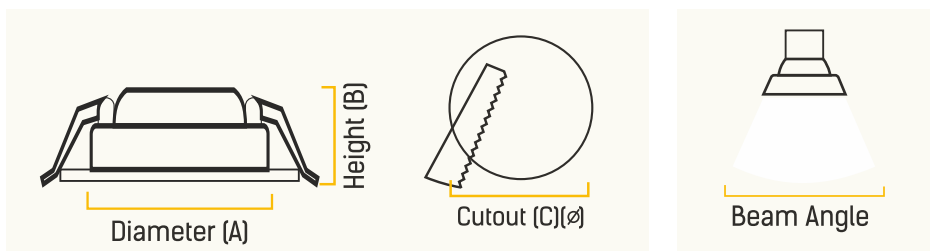

DIMENSIONS

WATTAGE (W)	DIAMETER (A)	HEIGHT (B)	CUTOUT (C)(∅)	BEAM (°)
3	72 mm	20 mm	62 mm	38°
6	82 mm	20 mm	72 mm	38°
9	87 mm	20 mm	77 mm	38°

APPLICATIONS

BED ROOM

LIVING ROOM

KITCHEN

GARNET WAVE SPOTLIGHT

- Adjustable Design to focus light on desired area
- LM 80 tested LED Technology for better life
- Sharp light beam angle gives brighter light
- High Voltage protection upto 440VAC
- Surge protection upto 4KV

DIMENSIONS

WATTAGE (W)	DIAMETER (A)	HEIGHT (B)	CUTOUT (C)(∅)	BEAM (°)
3	75x75	43	60 mm	60°
6	95x95	46	75 mm	60°
9	116x116	52	100 mm	60°
12	139x139	55	125 mm	60°

APPLICATIONS

GARNET MINI SPOTLIGHTS

- ↳ Compact cob spotlight with adjustable design
- ↳ Reflector optics to create sharp light beam
- ↳ LM 80 tested LED technology ensures long life
- ↳ Driver with high voltage protection of 400VAC
- ↳ Surge protection upto 2.5KV