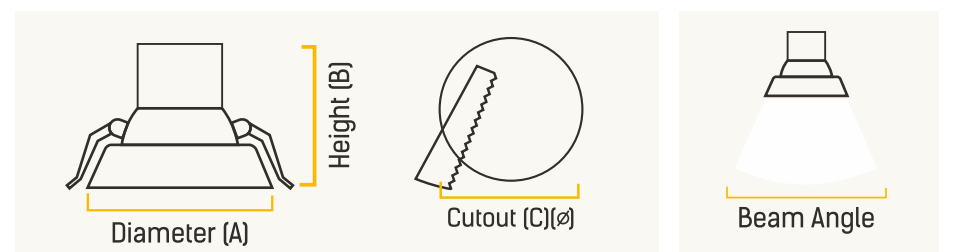

DIMENSIONS

WATTAGE (W)	DIAMETER(A)	HEIGHT (B)	CUTOUT (C)(∅)	BEAM (°)
3	75 mm	45 mm	58 mm	45°

APPLICATIONS

DECORATION

SHELF

FOCUS

CABINET