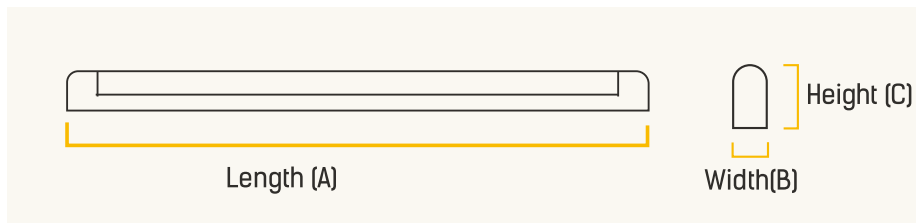

DIMENSIONS

WATTAGE (W)	LENGTH (A)	WIDTH (B)	HEIGHT (C)
52	1100 mm	53 mm	38 mm

APPLICATIONS

MODERN HOMES

SHOWROOMS

OFFICE

RETAIL