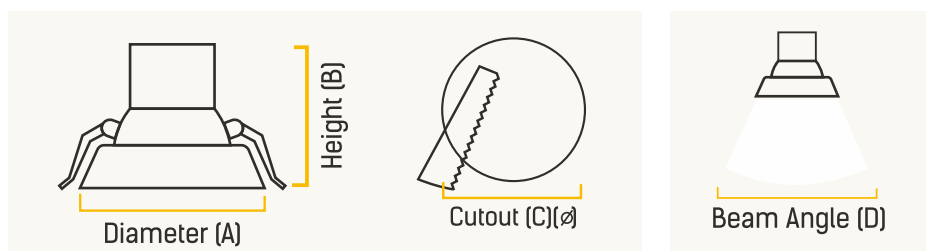

DIMENSIONS

WATTAGE (W)	DIAMETER(A)	HEIGHT (B)	CUTOUT (C)(∅)	BEAM (°)
6	50 mm	53 mm	45 mm	60°
9	70 mm	64 mm	65 mm	40°
12	78 mm	82 mm	75 mm	36°
15	78 mm	76 mm	73 mm	40°

APPLICATIONS

MODERN HOMES

SHOWROOMS

HOSPITALITY

WATTAGE (W)	DIAMETER(A)	HEIGHT (B)	CUTOUT (C)(∅)	BEAM (°)
9	75 mm	64 mm	65 mm	40°
15	85 mm	76 mm	75 mm	38°

APPLICATIONS

MODERN HOMES

SHOWROOMS

HOSPITALITY

RETAIL

GARNET COMPACT COB GOLD

- Ultra compact design with rose gold reflector
- Aluminium heat sink for better heat dissipation
- Deep reflector optics to provide glare free light
- Very sharp & intense light beam to highlight wall & objects
- LM 80 tested LED technology ensures long life
- Driver with high voltage protection upto 380VAC
- Surge protection upto 2.5 KV